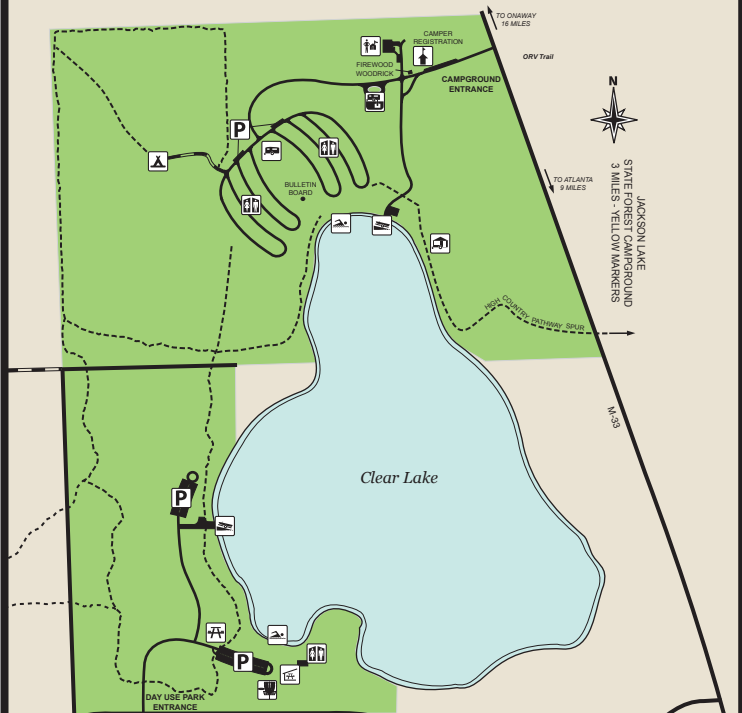

Clear Lake State Park

LEGEND

- | | | | | | |
|--|-------------------------|--|----------------|--|--------------------|
| | PAVED ROAD | | TINY HOUSE | | PARKING |
| | GRAVEL ROAD | | BEACH | | MODERN RESTROOM |
| | FOOT TRAIL | | BOAT LAUNCH | | SANITATION STATION |
| | STATE PARK LAND | | PICNIC AREA | | DISC GOLF COURSE |
| | PARK HEADQUARTERS | | PICNIC SHELTER | | |
| | CONTACT STATION | | | | |
| | MODERN CAMPGROUND | | | | |
| | ORGANIZATION CAMPGROUND | | | | |