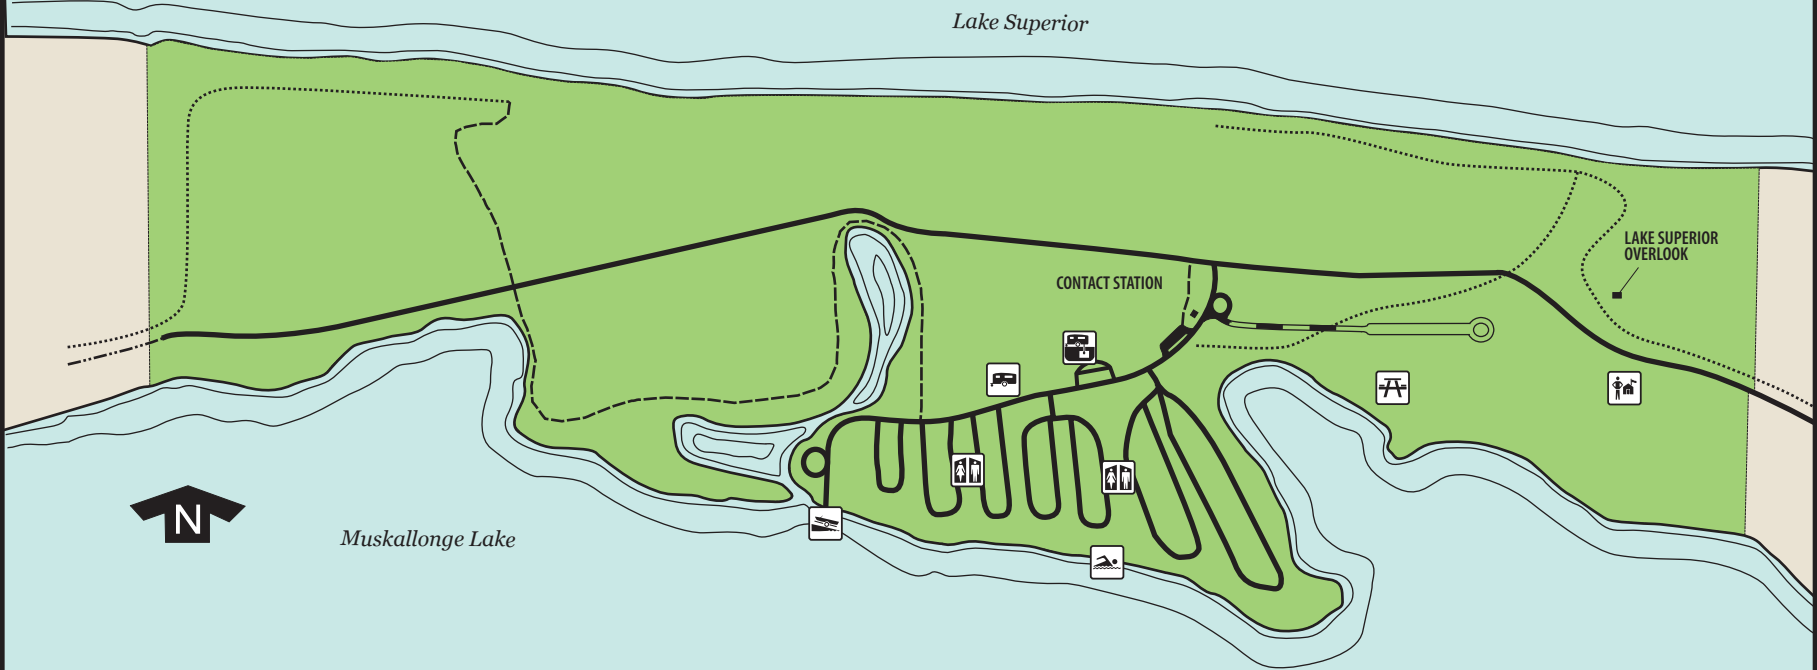

# Muskallonge Lake State Park

**LEGEND**

	PAVED ROAD		CAMPGROUND
	GRAVEL ROAD		BOAT LAUNCH
	NORTH COUNTRY TRAIL		BEACH
	PARK HIKING TRAIL		PICNIC AREA
	STATE LAND		RESTROOM
	HEADQUARTERS		SANITATION STATION