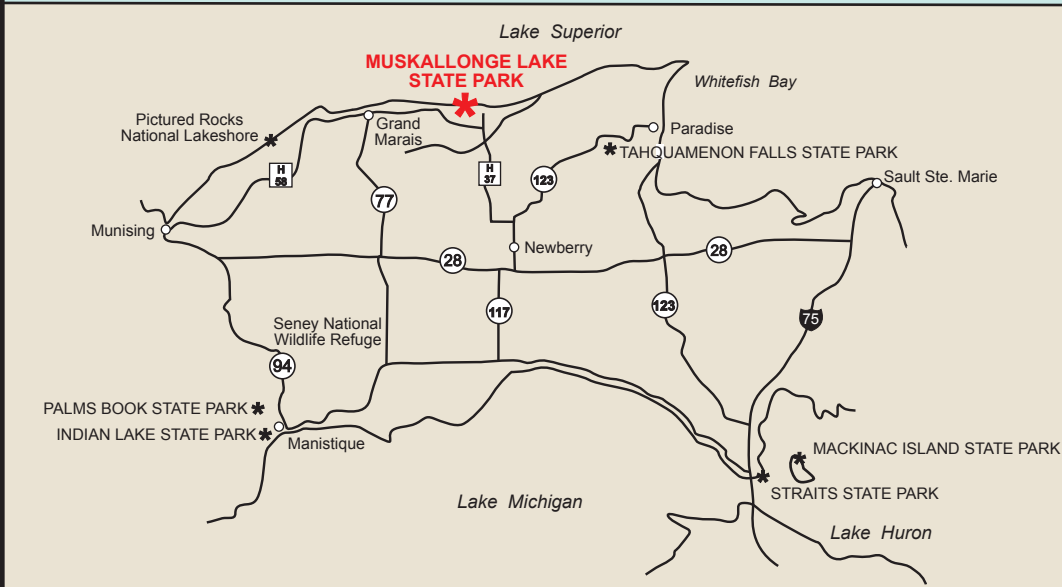

# Muskallonge Lake State Park

**LEGEND**

	PAVED ROAD		CAMPGROUND
	GRAVEL ROAD		BOAT LAUNCH
	NORTH COUNTRY TRAIL		BEACH
	PARK HIKING TRAIL		PICNIC AREA
	STATE LAND		RESTROOM
	HEADQUARTERS		SANITATION STATION