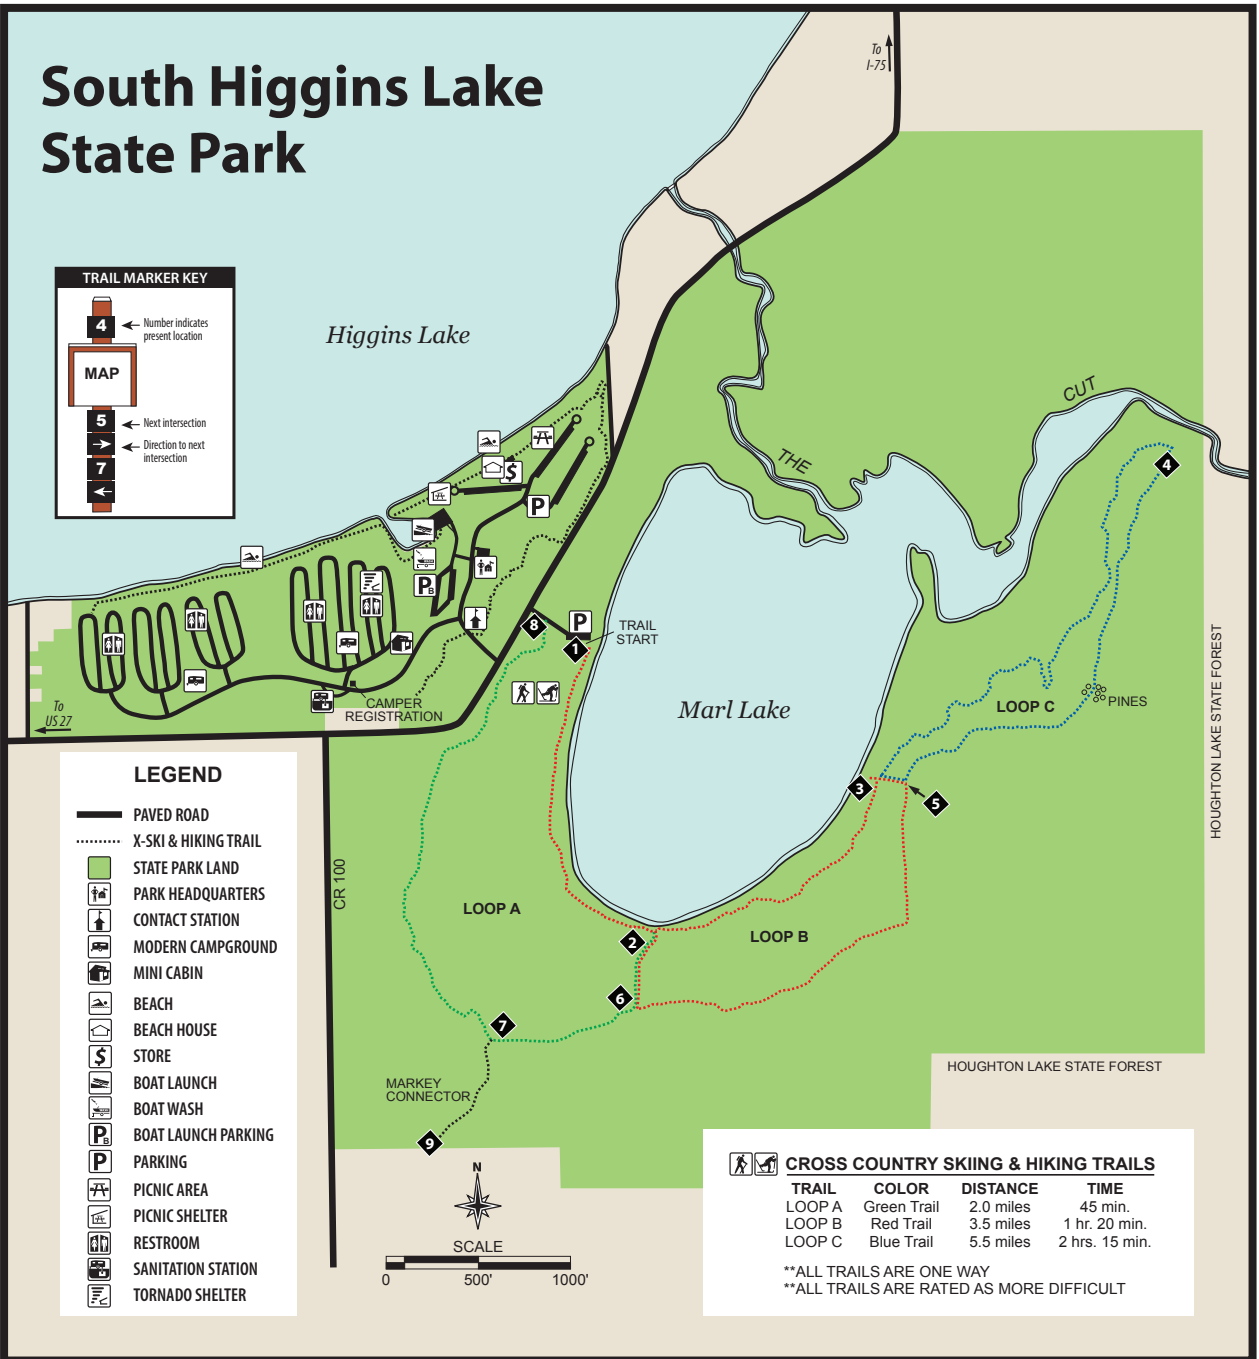

South Higgins Lake State Park

TRAIL MARKER KEY

4 ← Number indicates present location

MAP

5 ← Next intersection

→ Direction to next intersection

7

←

LEGEND

- PAVED ROAD
- X-SKI & HIKING TRAIL
- STATE PARK LAND
- PARK HEADQUARTERS
- CONTACT STATION
- MODERN CAMPGROUND
- MINI CABIN
- BEACH
- BEACH HOUSE
- STORE
- BOAT LAUNCH
- BOAT WASH
- BOAT LAUNCH PARKING
- PARKING
- PICNIC AREA
- PICNIC SHELTER
- RESTROOM
- SANITATION STATION
- TORNADO SHELTER

CROSS COUNTRY SKIING & HIKING TRAILS

TRAIL	COLOR	DISTANCE	TIME
LOOP A	Green Trail	2.0 miles	45 min.
LOOP B	Red Trail	3.5 miles	1 hr. 20 min.
LOOP C	Blue Trail	5.5 miles	2 hrs. 15 min.

**ALL TRAILS ARE ONE WAY

**ALL TRAILS ARE RATED AS MORE DIFFICULT